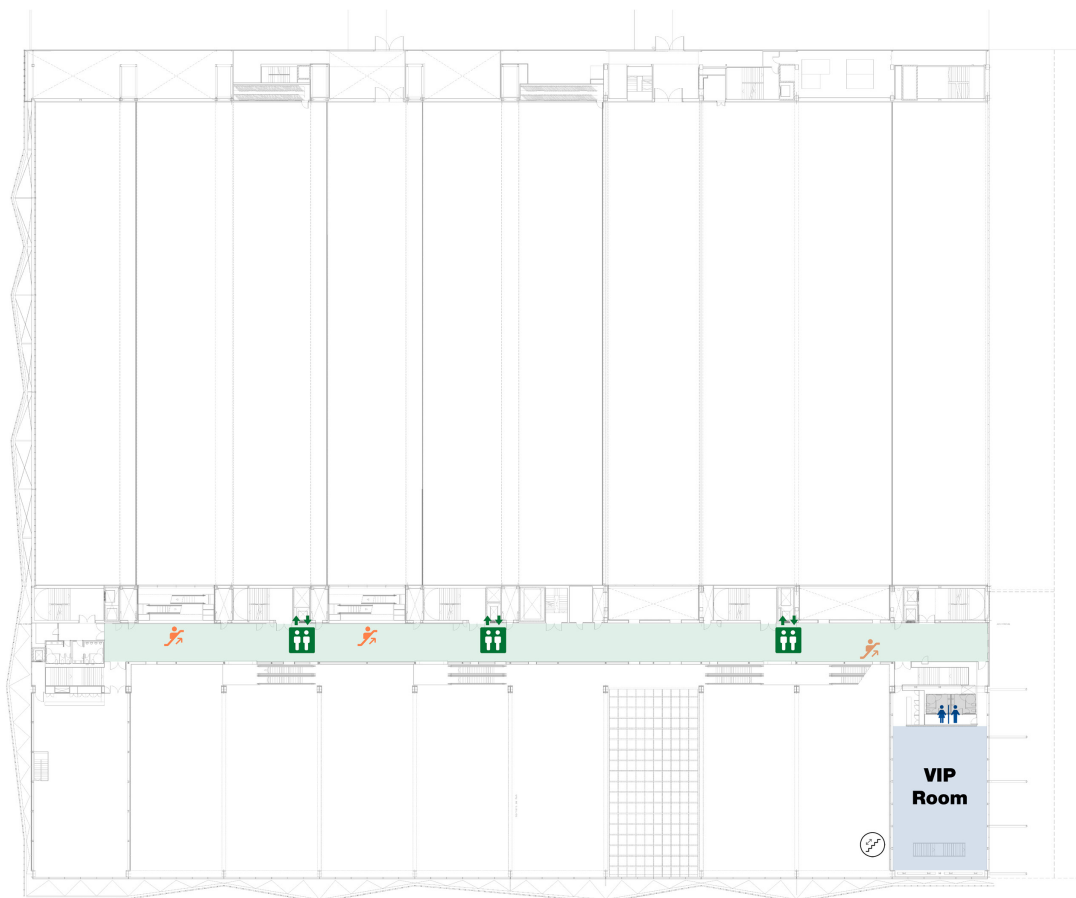

Mezzanine M1

Elevator WC Escalator

M1

	Dimensions				Theater	Classroom	Cabaret	Boardroom	U-shape	Banquet		Buffet		Cocktail	Coffee Break	
	Area m ²	Area sqft	Length (m)	Width (m)	Height (m)	Max	Max	06pax	Max	Max	10 pax	11 pax	10 pax	11 pax		
Foyer	832	8.956	138,80	6,00	2,55											
VIP Room	320	3.444	23,00	14,70	2,60	209	104	72	48	50						